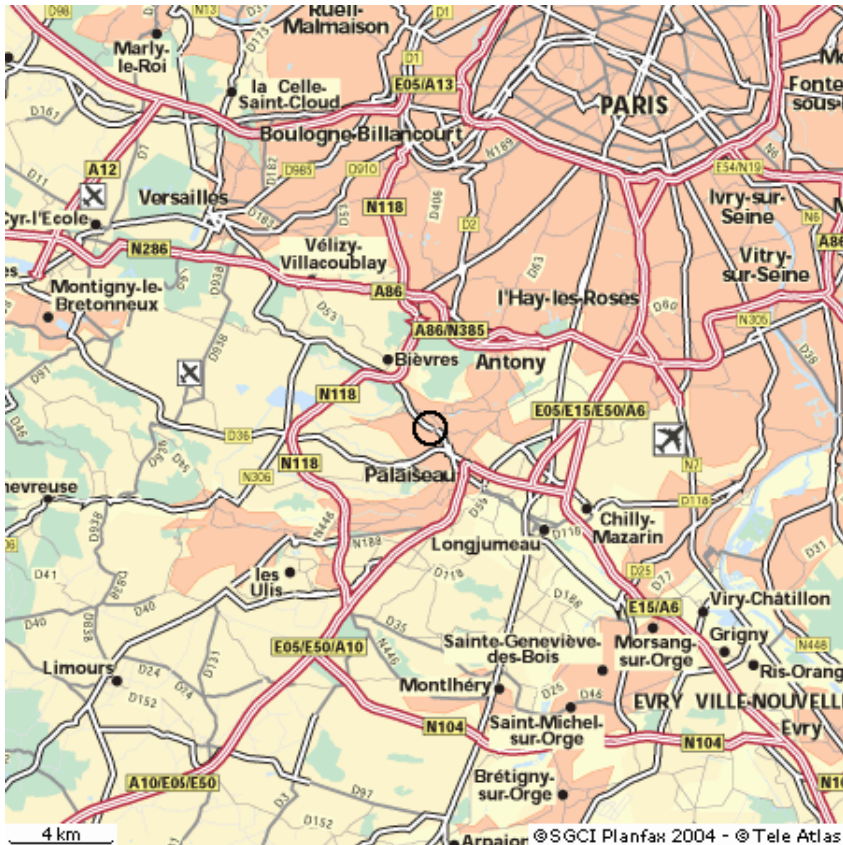

## HGH : ACCESS MAP

1. From Roissy Charles de Gaulle Airport, take the A1 motorway towards Paris and get on the « périphérique extérieur » (ringroad-anticlock wise). When you reach « Porte d'Orléans », follows the signs for A6 motorway towards Lyon. Then follow instructions para 3).
2. From Orly airport, take the A6 motorway towards Lyon. Then follow para 3).
3. Get off the A6 motorway and join the A10 motorway towards Palaiseau. Leave the A10 and follows sign 'N444 – Versailles – Igny - Bièvres'. Since 3 km after, take exit "Massy Verrières – Zone industrielle d'IGNY". You are then on a round about (with BP petrol station in the middle). Take the 4<sup>th</sup> exit on the right (by Mac Donald). Follow the road for about 500m. On the right, there is "The Grill" restaurant. Take the first road on the right. HGH is situated 50m down, on the right side.

On traffic circle, follow  
« IGNY – zone d’activités »

Sign : « PALAISEAU –  
MASSY – VERRIERES »

N444