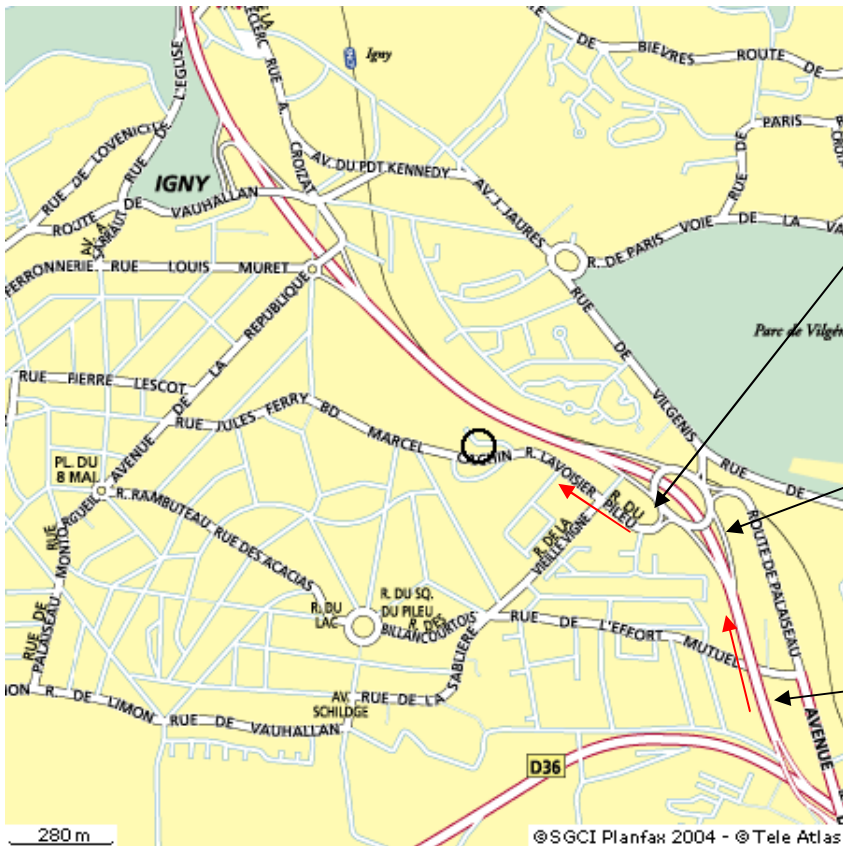

## HGH : ACCESS MAP

1. From Roissy Charles de Gaulle Airport, take the A1 motorway towards Paris and get on the « périphérique extérieur » (ringroad-anticlock wise). When you reach « Porte d'Orléans », follows the signs for A6 motorway towards Lyon. Then follow instructions para 3).
2. From Orly airport, take the A6 motorway towards Lyon. Then follow para 3).
3. Get off the A6 motorway and join the A10 motorway towards Palaiseau. Leave the A10 and follows sign 'N444 – Versailles – Igny - Bièvres'. Since 3 km after, take exit "Massy Verrières – Zone industrielle d'IGNY". You are then on a round about (with BP petrol station in the middle). Take the 4<sup>th</sup> exit on the right (by Mac Donald). Follow the road for about 500m. On the right, there is "The Grill" restaurant. Take the first road on the right. HGH is situated 50m down, on the right side.

On traffic circle, follow  
« IGNY – zone d’activités »

Sign : « PALAISEAU –  
MASSY – VERRIERES »

N444